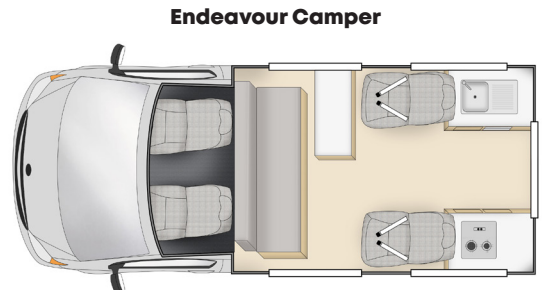

Apollo offers forward facing baby and booster seats for hire. If a rear facing baby seat or capsule is required, guests must supply their own. In New Zealand, guests must supply the seat or capsule along with the seat belt locking clip.

Please note: it is the guest's responsibility to fit the child restraints in the vehicle.

Child Restraint	Rear Facing Baby Capsule (Anchor Point required)	Baby Seats (Anchor Point required)	Booster Seats (Anchor Point required)	No Restraints (No restraints required)
Applicable Age Group	0 to 6 months	6 months to 4 years	4 to 7 years	7 years or older

	Berth	Vehicle	Option 1: 1 Baby Seat/ Capsule & 1 Booster Seat	Option 2: 2 Baby Seat/ Capsules	Option 3: 2 Booster Seats	No Child Restraints allowed
★ StarRV®	2	Aquila RV	X	X	X	X
	6	Hercules RV	✓	✓	✓	-
apollo	2	Hitop Camper	X	X	X	X
	2	Euro Tourer	X	X	X	X
	4	Endeavour Camper	✓	✓	✓	-
	4	Euro Camper	✓	✓	✓	-
	4	Euro Star*	✓	✓	✓	-
	6	Euro Deluxe	✓	✓	✓	-
	2	Adventure Camper (AU only)	X	X	X	X
Cheapa Campa	2	Cheapa Hitop	X	X	X	X
	2	Cheapa 2B	X	X	X	X
	4	Cheapa Endeavour	✓	✓	✓	-
	4	Cheapa 4B	✓	✓	✓	-
	6	Cheapa 6B	✓	✓	✓	-
	2	Cheapa 4WD (AU only)	X	X	X	X
HIPPIE	2/3	Hippie Hitop	X	X	X	X
	2	Hippie Drift	X	X	X	X
	4	Hippie Endeavour	✓	✓	✓	-

Examples of anchor point locations:

Please check the individual vehicle pages for anchor point locations.

*These vehicles have limited availability.