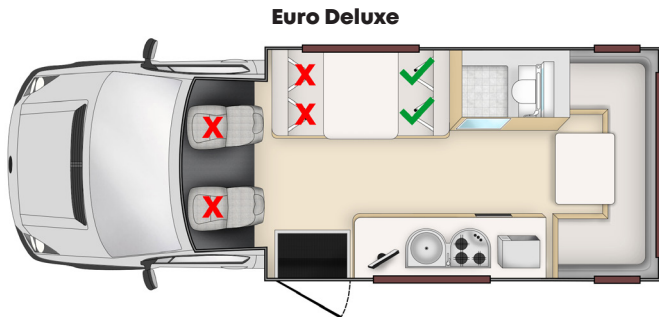

Apollo offers forward facing baby and booster seats for hire. If a rear facing baby seat or capsule is required, guests must supply their own. In New Zealand, guests must supply the seat or capsule along with the seat belt locking clip.

Please note: it is the guest's responsibility to fit the child restraints in the vehicle.

Child Restraint	Rear Facing Baby Capsule (Anchor Point required)	Baby Seats (Anchor Point required)	Booster Seats (Anchor Point required)	No Restraints (No restraints required)
Applicable Age Group	0 to 6 months	6 months to 4 years	4 to 7 years	7 years or older

	Berth	Vehicle	Option 1: 1 Baby Seat/ Capsule & 1 Booster Seat	Option 2: 2 Baby Seat/ Capsules	Option 3: 2 Booster Seats	No Child Restraints allowed
★ StarRV®	2	Aquila RV	X	X	X	X
	6	Hercules RV	✓	✓	✓	-
apollo	2	Hitop Camper	X	X	X	X
	2	Euro Tourer	X	X	X	X
	4	Endeavour Camper	✓	✓	✓	-
	4	Euro Camper	✓	✓	✓	-
	4	Euro Star*	✓	✓	✓	-
	6	Euro Deluxe	✓	✓	✓	-
	2	Adventure Camper (AU only)	X	X	X	X
Cheapa Campa	2	Cheapa Hitop	X	X	X	X
	2	Cheapa 2B	X	X	X	X
	4	Cheapa Endeavour	✓	✓	✓	-
	4	Cheapa 4B	✓	✓	✓	-
	6	Cheapa 6B	✓	✓	✓	-
	2	Cheapa 4WD (AU only)	X	X	X	X
HIPPIE	2/3	Hippie Hitop	X	X	X	X
	2	Hippie Drift	X	X	X	X
	4	Hippie Endeavour	✓	✓	✓	-

Examples of anchor point locations:

Please check the individual vehicle pages for anchor point locations.

*These vehicles have limited availability.